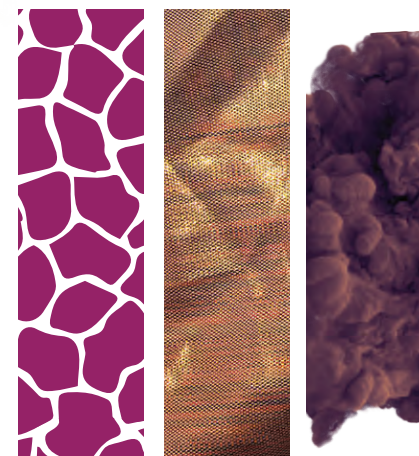

Primary Font

LEAGUE GOTHIC

Primary Colors

#6FCFF4

#F9ED32

#F7941D

Design Elements

Fresh bold colors.
Tropical imagery to highlight natural flavors and nature.
Round shapes.

Primary Font

Coaster
w/ Drop Shadow

Primary Colors

#161440

#952267

#F1B67D

Design Elements

Neon Treated Photography
Candle flame

Textures

Smoke
Jaguar Print
Gold Fabric

Primary Font

Mr Eaves San OT

D-FOSTER MARKETING CONSULTING

Primary Colors

#6D0505

#FFFFFF